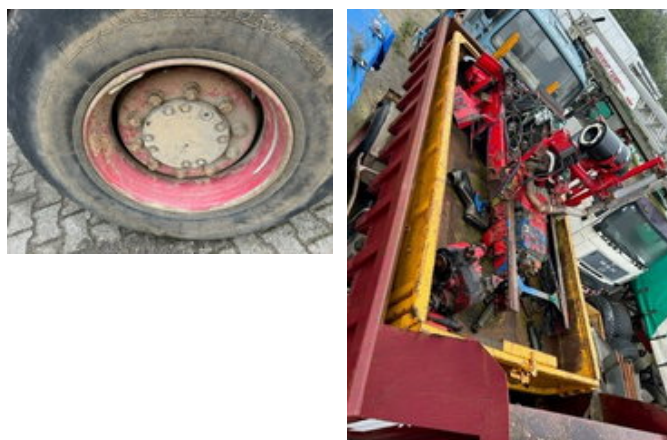

Volvo VOLVO /TERBERG 4x4 , STEEL SUSPENSION , KIPPER ,

General features

Brand	Volvo
Subcategory	Tipper
Construction year	1989
Condition	Used
Fuel	Diesel
Emission class	Euro 0

Volvo VOLVO /TERBERG 4x4 , STEEL SUSPENSION , KIPPER ,