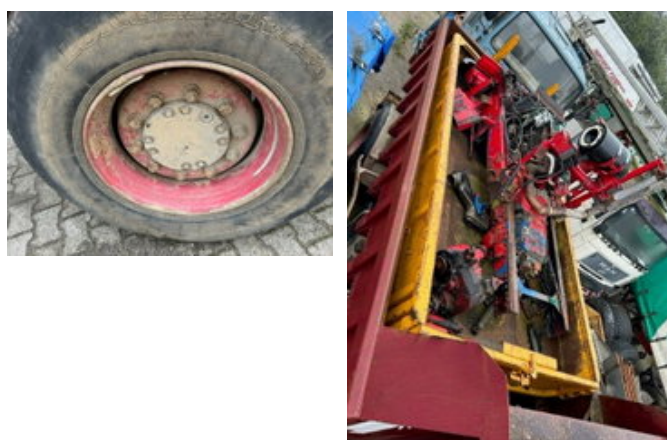

Volvo VOLVO /TERBERG 4x4 , STEEL SUSPENSION , KIPPER ,

General characteristics

Brand	Volvo
Subcategory	Tipper
Year of construction	1989
Condition	Used
Fuel	Diesel
Emission class	Euro 0

Volvo VOLVO /TERBERG 4x4 , STEEL SUSPENSION , KIPPER ,